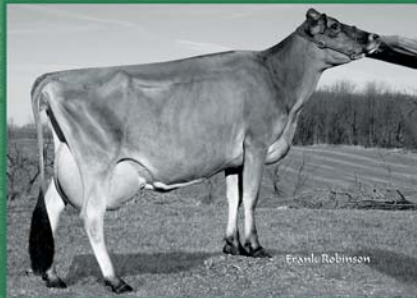

THESE BULL MOTHERS ARE DOING GREAT!

Schultz Bill Harmi, E-91%

4-11 305 26,050 4.8% 1,240 3.3% 867

*She is the dam of 7JE929 HAVANA at
Select Sires.*

Fairway Jace Dolli, E-91%

Proj. to 28,823 — 1,291 — 888 ME at 4-6

*She is the dam of 29JE3634 DECIBEL at
ABS Global.*

H&B Rebel Geisa, E-90%

Proj. ME over 30,000M at 7-0

*She is the dam of 29JE3560 GOVERNOR
available at ABS Global and being sampled
through Dixieland Jersey Sires Inc.*