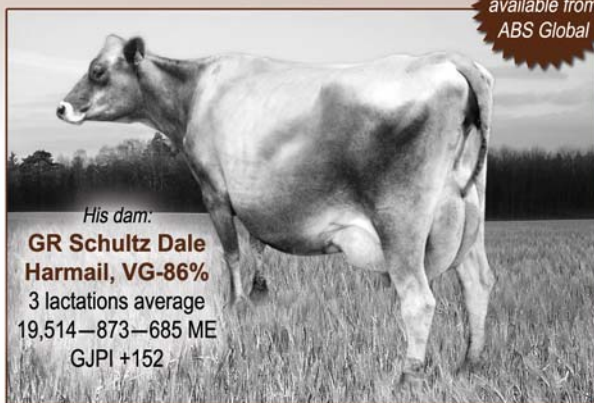

# #1 G-Code Bull

From the same maternal line as HALLMARK and HEADLINE:

**29JE3866 Schultz Volcano HARRIS**

**+2,064M +148CFP +\$745CM +5.7PL**

**GJPI +283** CDCB: GPTA 8/14 67%R JH1F

Sire: All Lynns Legal Volcano-ET

*HARRIS is  
available from  
ABS Global*

*His dam:*

**GR Schultz Dale  
Harmail, VG-86%**  
3 lactations average  
19,514—873—685 ME  
GJPI +152